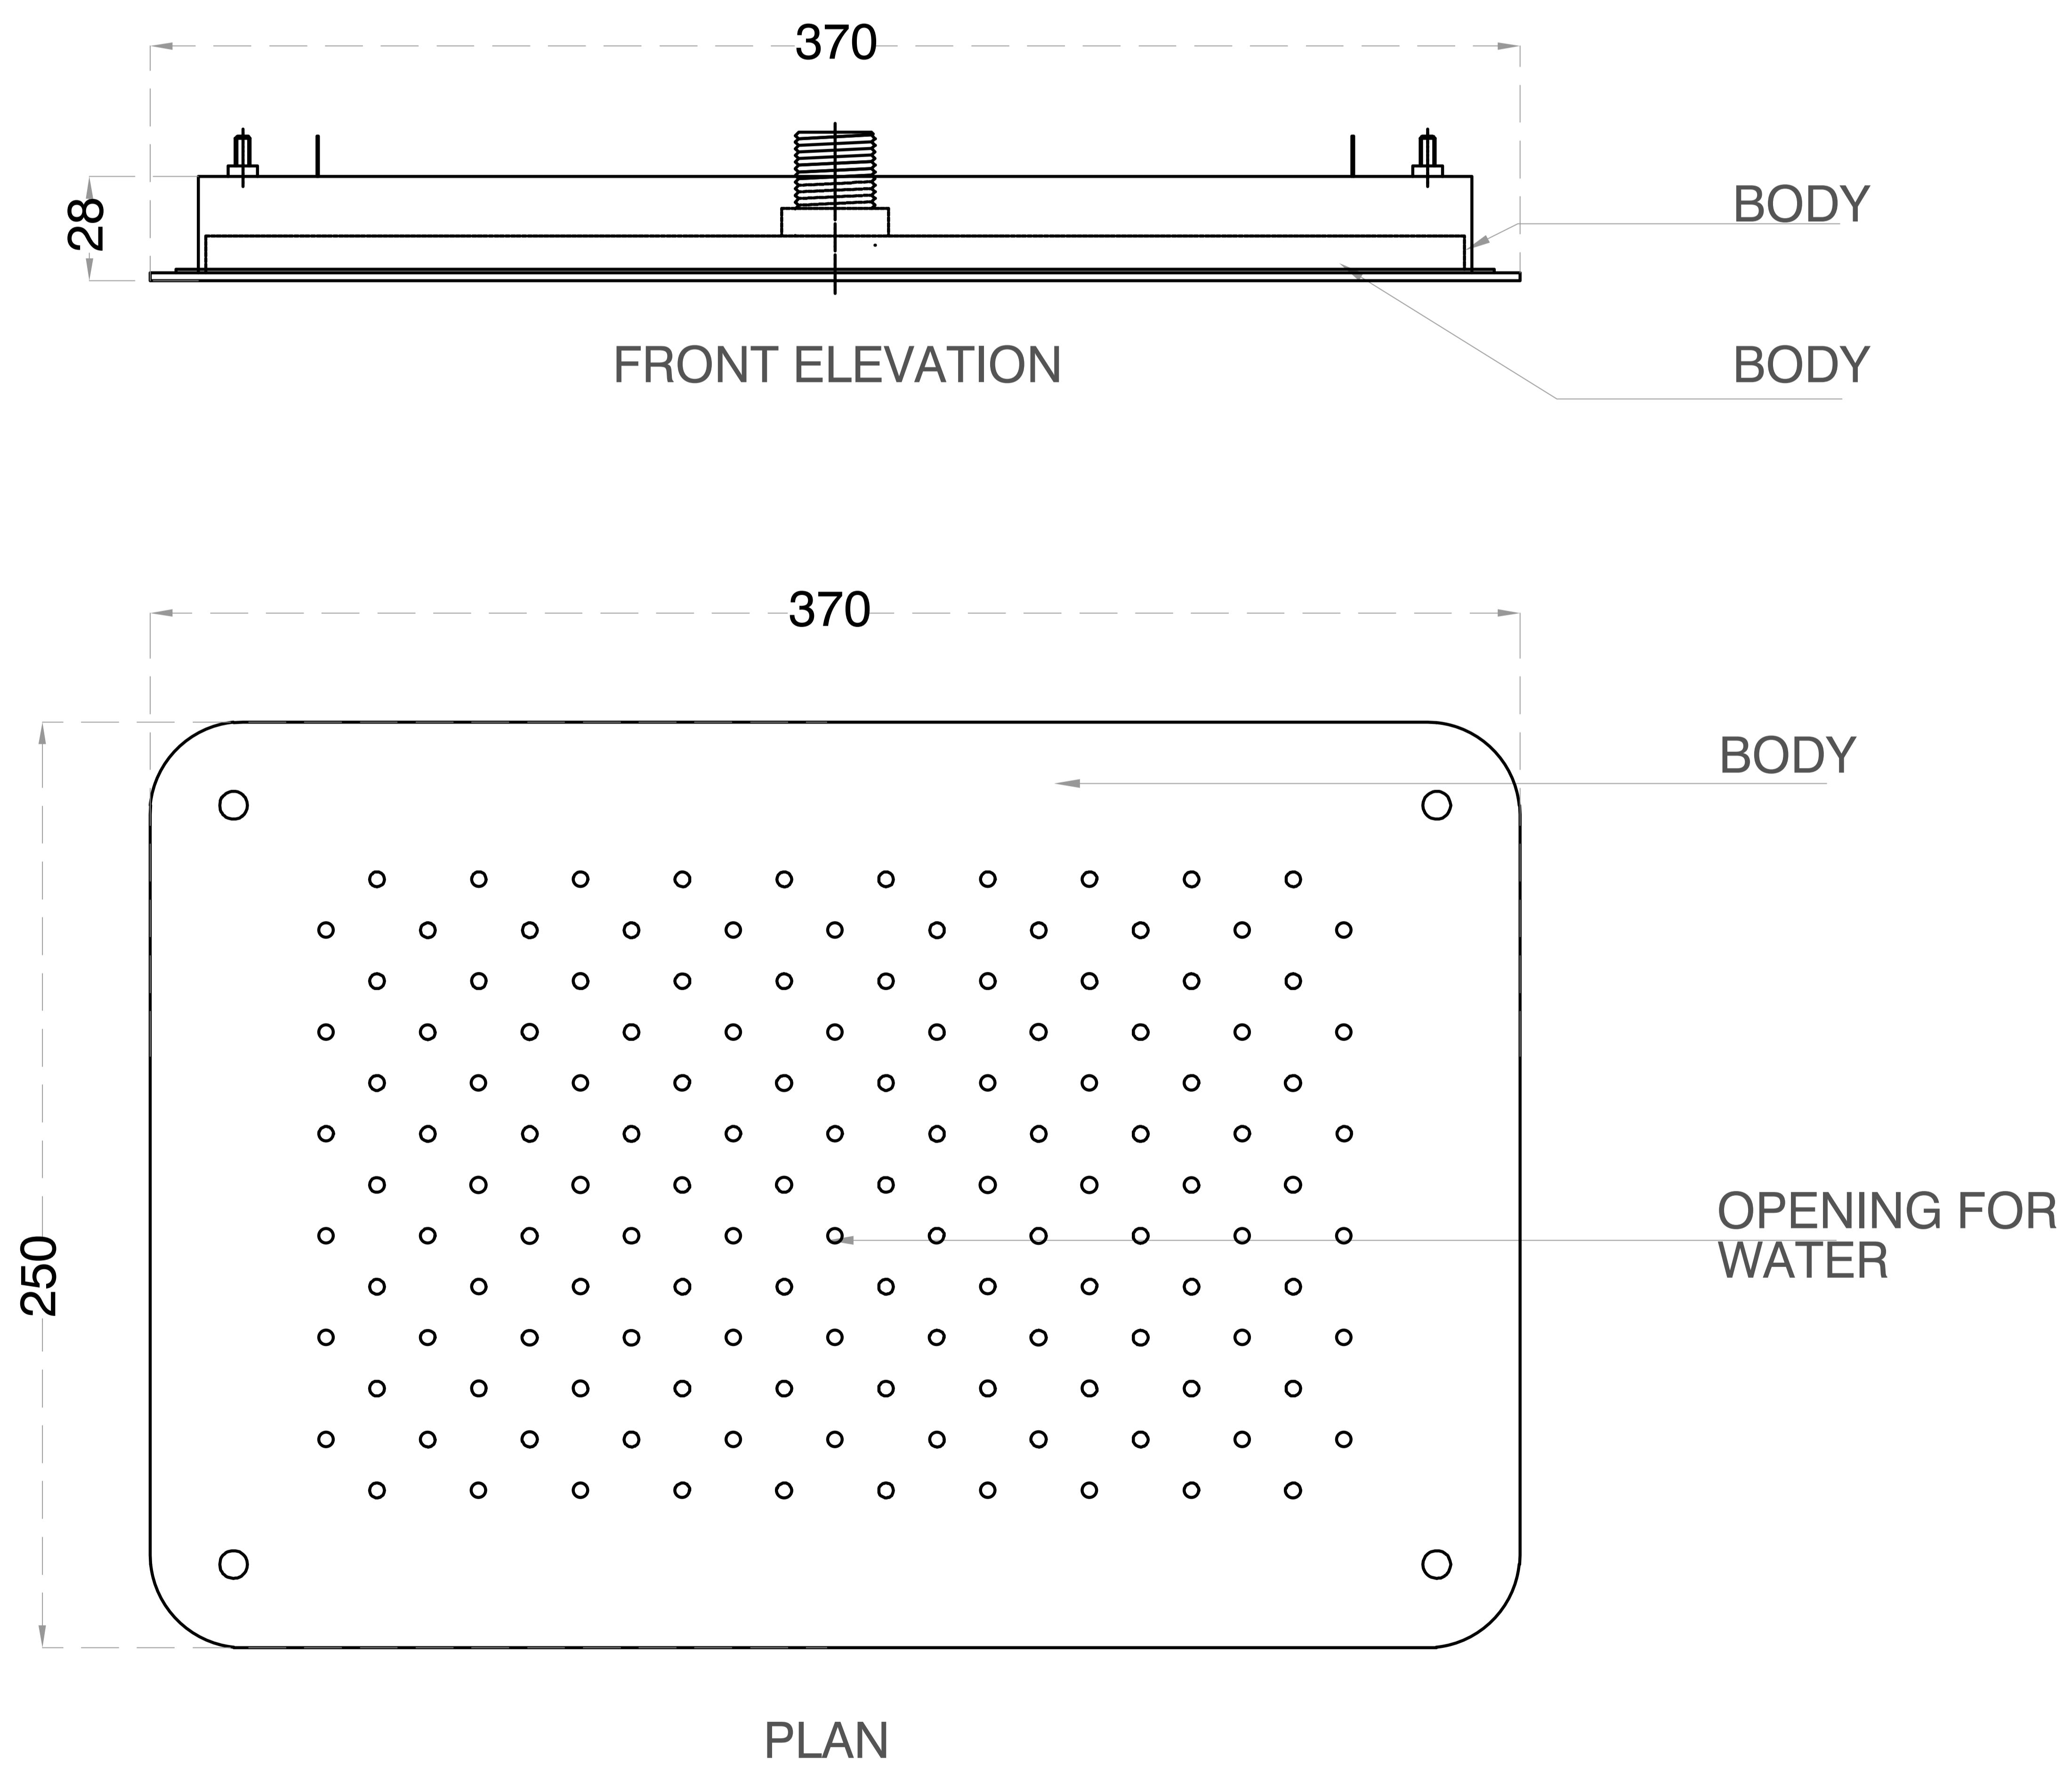

Single-Function Concealed Ceiling Mounted Rain Shower

Product Code : 1501

Technical Drawing

All dimension are in **mm**